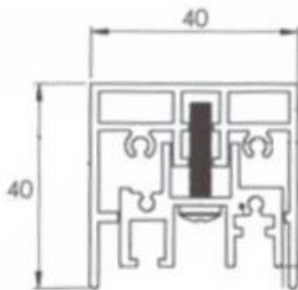

## ZIPSLIDE SCREEN SPECIFICATIONS (ROLL DOWN)

Different cassette sizes and corresponding screen widths:

Cassette 80 mm:

Cassette 110 mm:

Side Tracks for Roll Down System:

Additional details:

- 80 mm Zipslide roll down screens can cover openings with heights of minimum 800 mm and maximum 2000 mm.
- 110 mm Zipslide roll down screens can cover openings with heights of minimum 1200 mm and maximum 2400 mm.

Note: Not to scale.