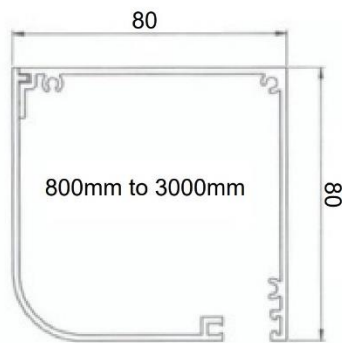

## ZIPSLIDE SCREEN SPECIFICATIONS (ROLL DOWN)

Different cassette sizes and corresponding screen widths:

Cassette 80 mm:

Cassette 110 mm:

Side Tracks for Roll Down System:

Additional details:

- 80 mm Zipslide roll down screens can cover openings with heights of minimum 800 mm and maximum 2000 mm.
- 110 mm Zipslide roll down screens can cover openings with heights of minimum 1200 mm and maximum 2400 mm.

Note: Not to scale.