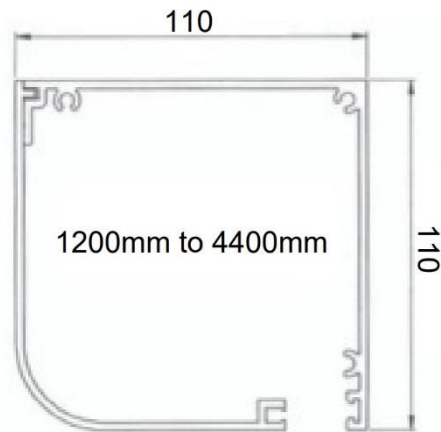

## ZIPSLIDE SCREEN SPECIFICATIONS (ROLL DOWN)

Different cassette sizes and corresponding screen widths:

Cassette 80 mm:

Cassette 110 mm:

Side Tracks for Roll Down System:

Additional details:

- 80 mm Zipslide roll down screens can cover openings with heights of minimum 800 mm and maximum 2000 mm.
- 110 mm Zipslide roll down screens can cover openings with heights of minimum 1200 mm and maximum 2400 mm.

Note: Not to scale.