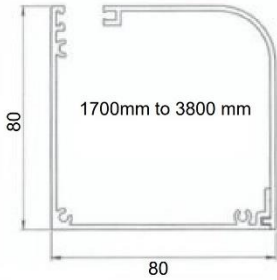

ZIPSLIDE SCREEN SPECIFICATIONS (PULL-ACROSS)

Different Cassette sizes and corresponding screen lengths:

Cassette 60 mm:

Cassette 80 mm:

Cassette 110 mm:

Top Track Dimensions:

Receiver:

Bottom Track:

Note: Not to scale.