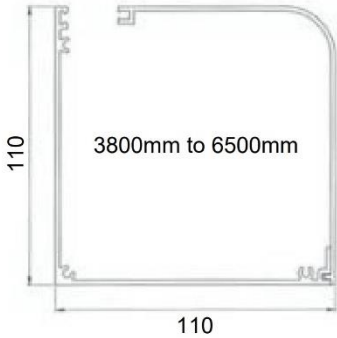

ZIPSLIDE SCREEN SPECIFICATIONS (PULL-ACROSS)

Different Cassette sizes and corresponding screen lengths:

Cassette 60 mm:

Cassette 80 mm:

Cassette 110 mm:

Top Track Dimensions:

Receiver:

Bottom Track:

Note: Not to scale.