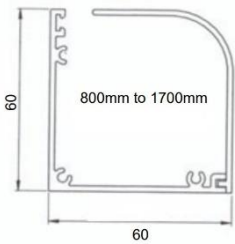

ZIPSLIDE SCREEN SPECIFICATIONS (PULL-ACROSS)

Different Cassette sizes and corresponding screen lengths:

Cassette 60 mm:

Cassette 80 mm:

Cassette 110 mm:

Top Track Dimensions:

Receiver:

Bottom Track:

Note: Not to scale.