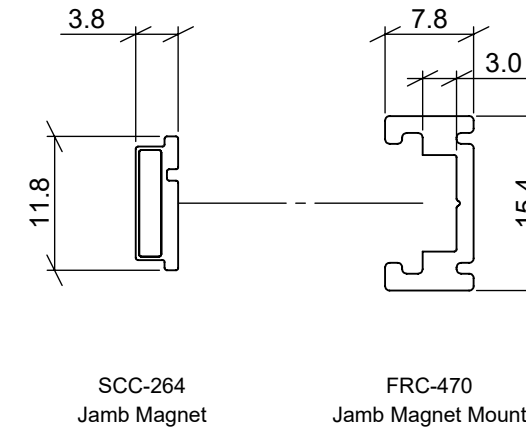

# Maximum Screen Travel

SECTION C-C

13  
Stile Centre

SECTION D-D

## 8mm Magnet Adapter Custom Stop Location Only