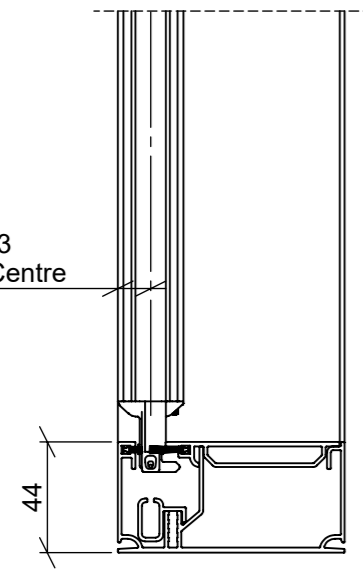

# Custom Stop Location

SECTION A-A

SECTION B-B

13 Stile Centre

# Maximum Screen Travel

SECTION C-C

13  
Stile Centre

SECTION D-D

## 8mm Magnet Adapter Custom Stop Location Only