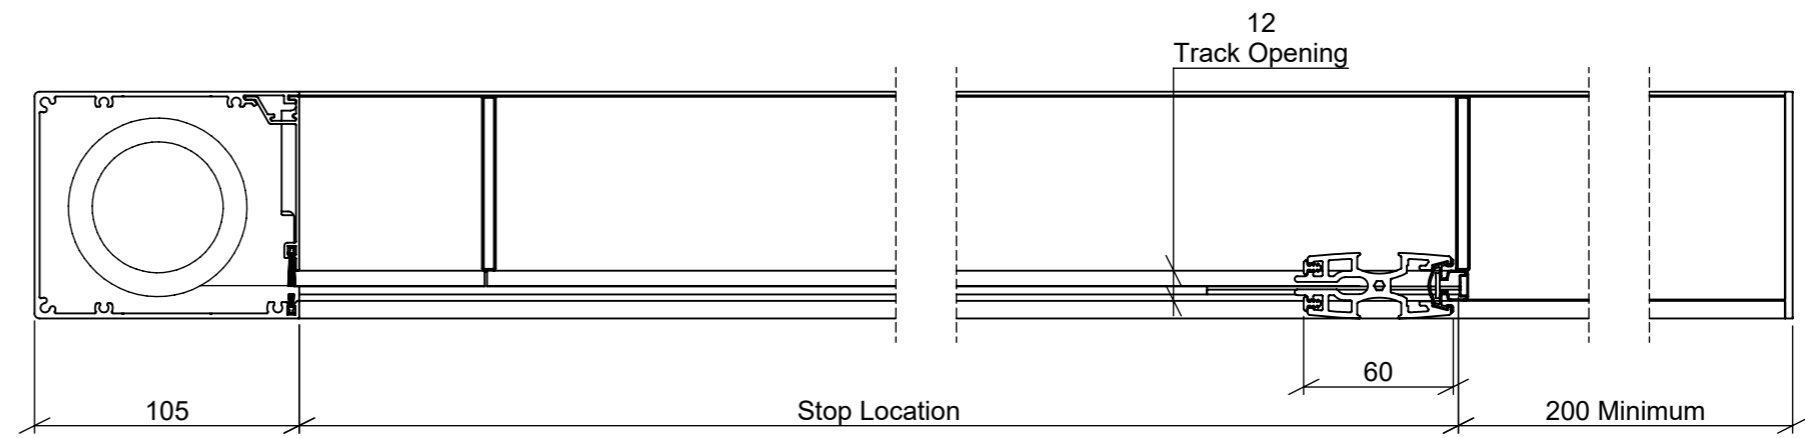

# Custom Stop Location

SECTION A-A

SECTION B-B

13 Stile Centre

# Maximum Screen Travel

SECTION C-C

13  
Stile Centre

SECTION D-D

## 8mm Magnet Adapter Custom Stop Location Only

## 15mm Magnet Adapter Maximum Screen Travel or Custom Stop Location Must be installed on maximum travel systems to prevent damage