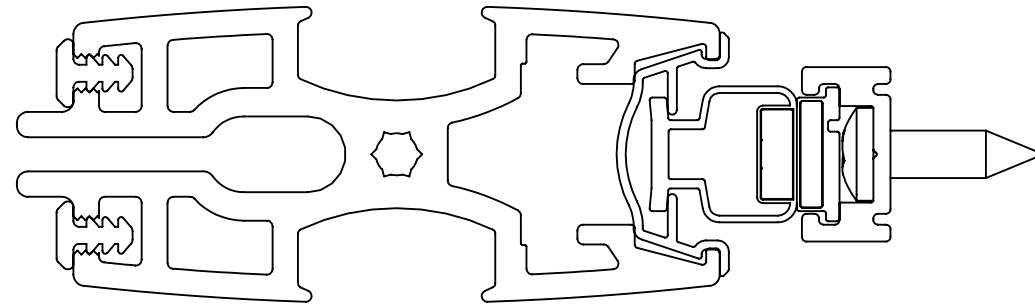

# Maximum Screen Travel

SECTION C-C

13  
Stile Centre

SECTION D-D

## 8mm Magnet Adapter Custom Stop Location Only

## 15mm Magnet Adapter Maximum Screen Travel or Custom Stop Location Must be installed on maximum travel systems to prevent damage