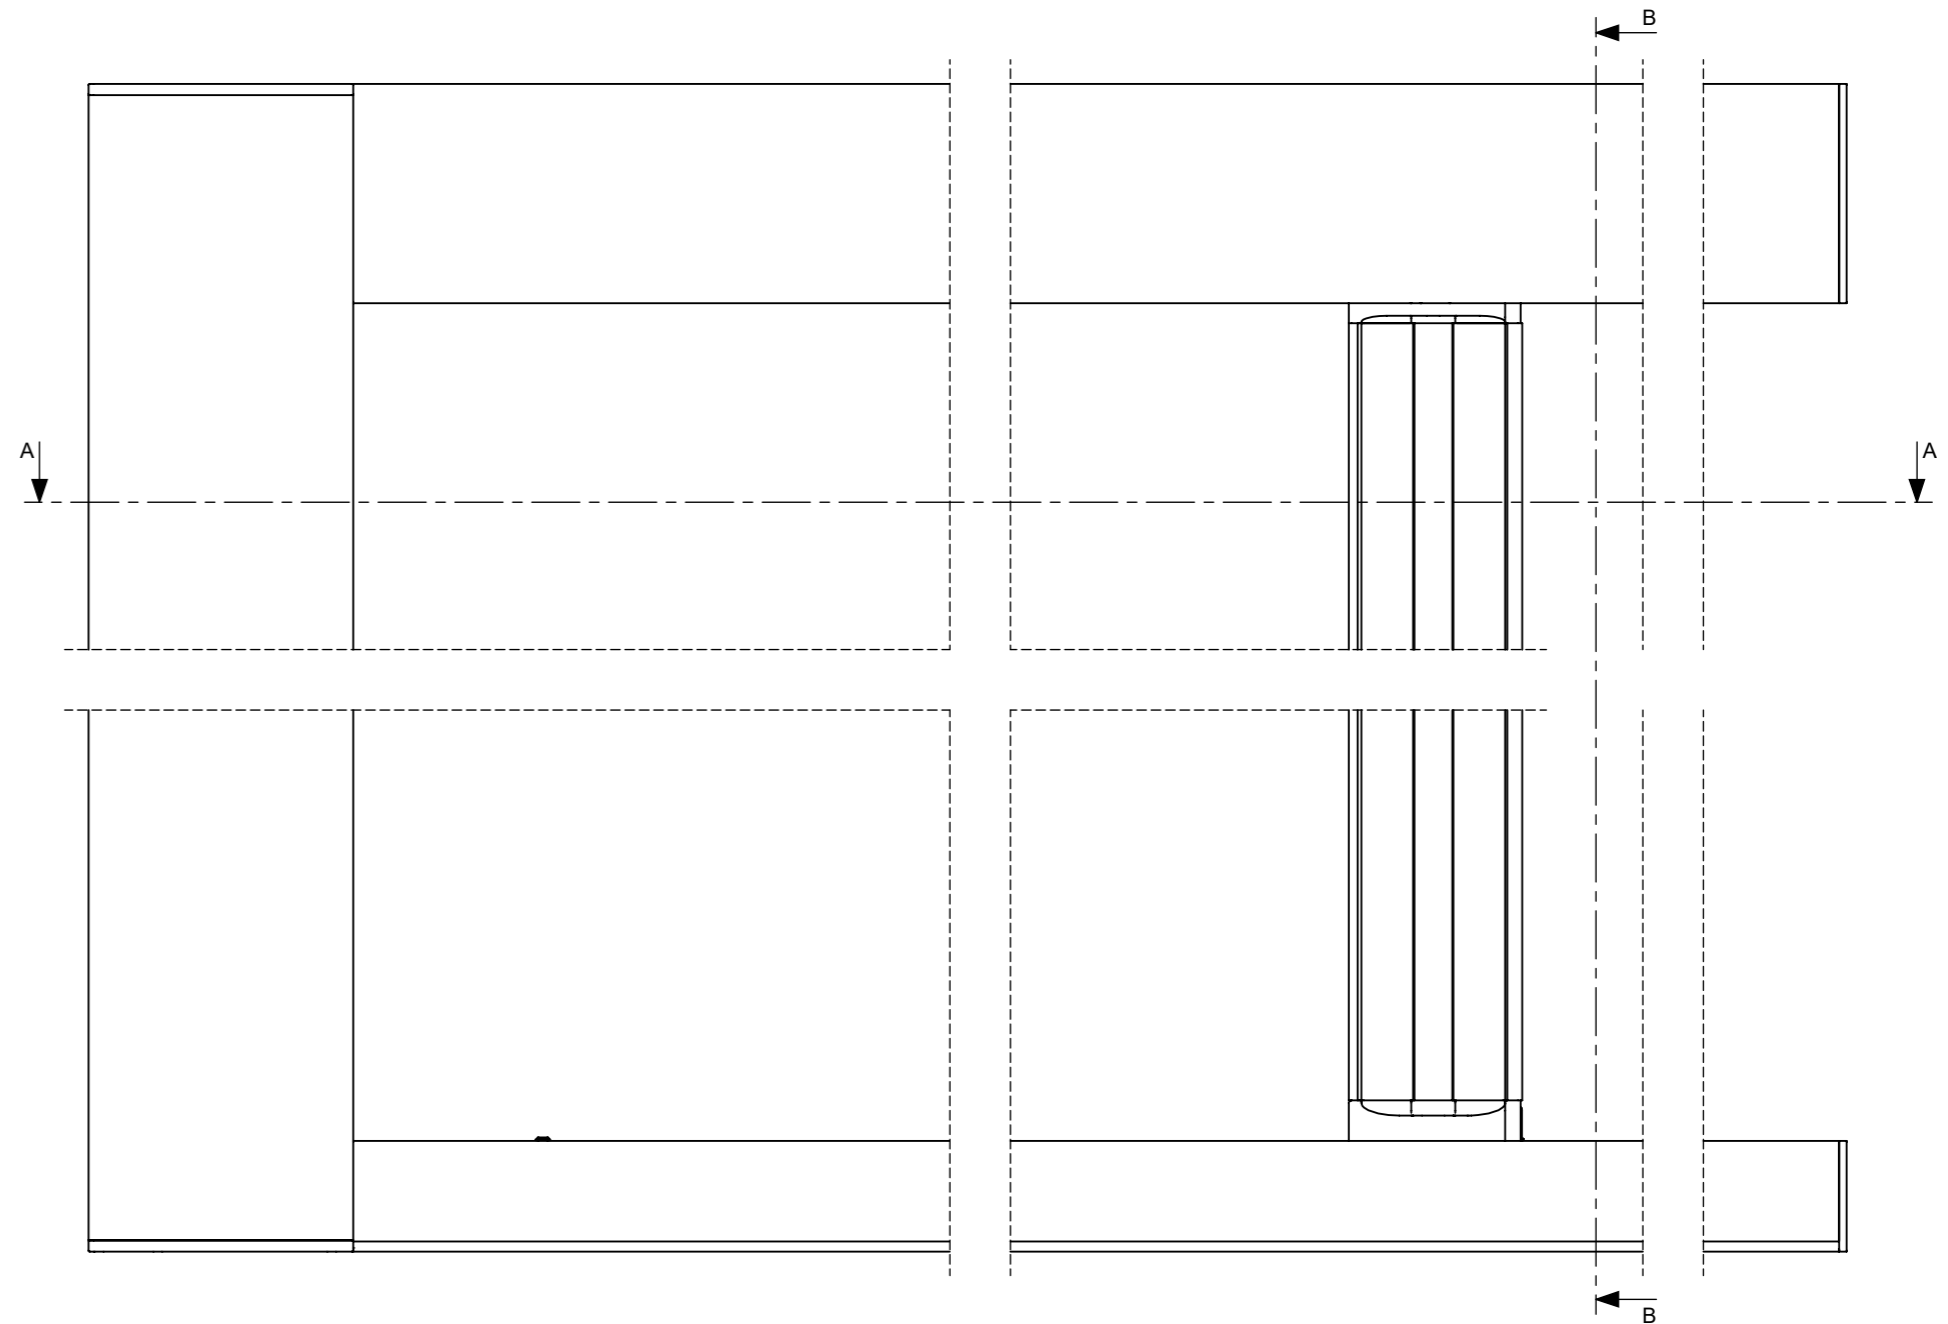

# Custom Stop Location

SECTION A-A

SECTION B-B

13 Stile Centre

# Maximum Screen Travel

SECTION C-C

13  
Stile Centre

SECTION D-D

## 8mm Magnet Adapter Custom Stop Location Only

## 15mm Magnet Adapter Maximum Screen Travel or Custom Stop Location Must be installed on maximum travel systems to prevent damage