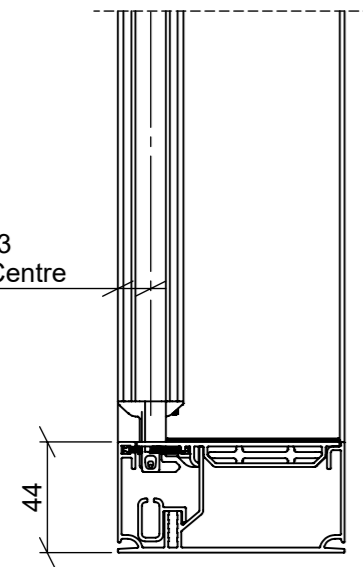

# Custom Stop Location

SECTION A-A

SECTION B-B

13 Stile Centre

# Maximum Screen Travel

SECTION C-C

13  
Stile Centre

SECTION D-D

## 8mm Magnet Adapter Custom Stop Location Only