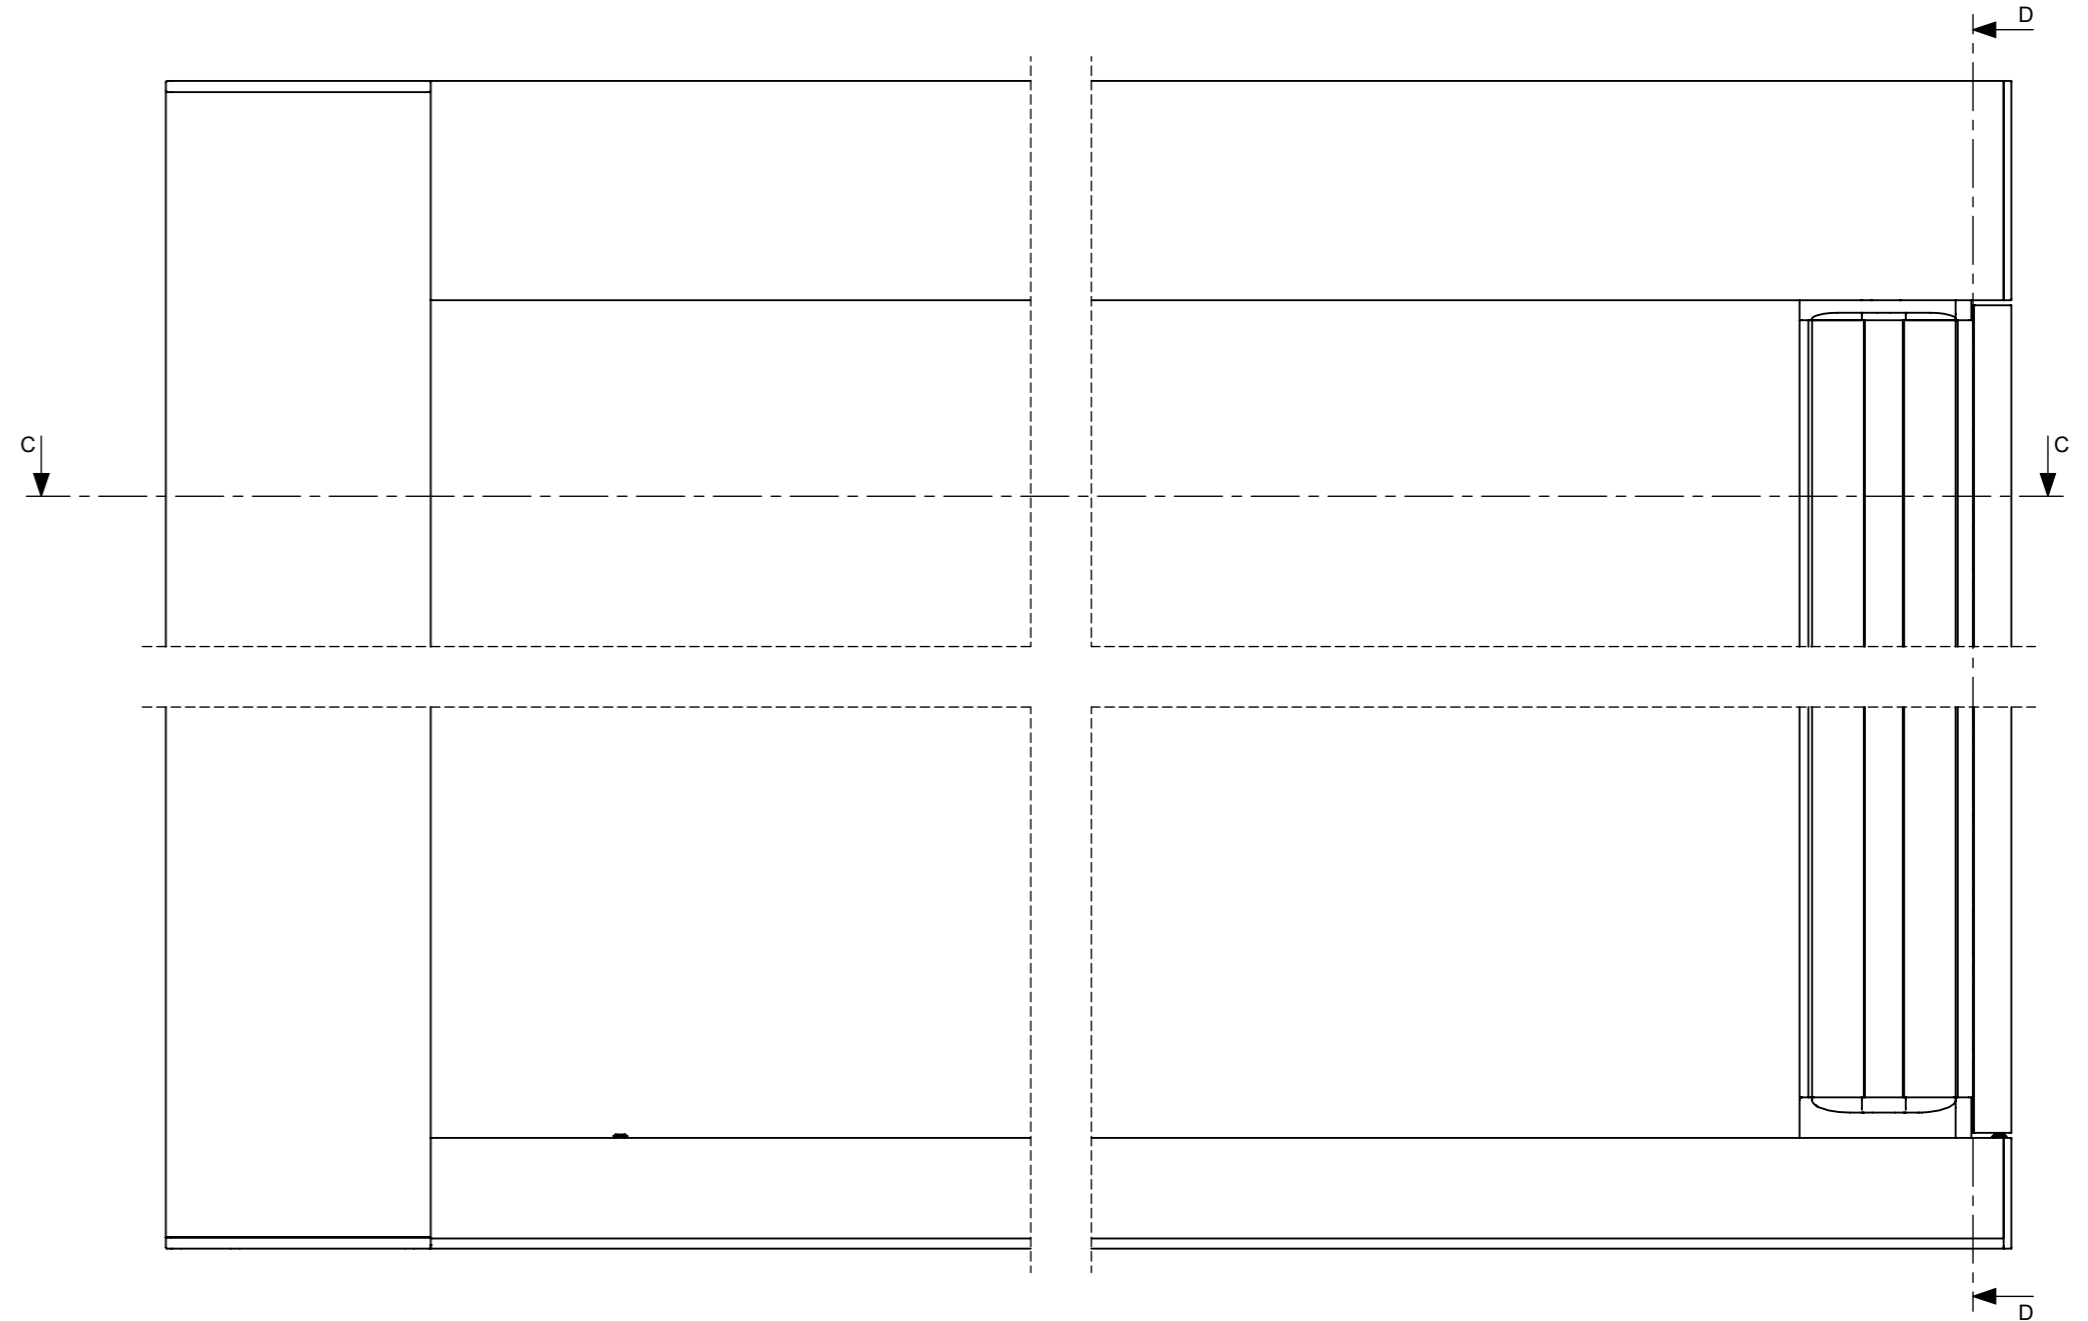

# Maximum Screen Travel

SECTION C-C

13  
Stile Centre

SECTION D-D

## 8mm Magnet Adapter Custom Stop Location Only

## 15mm Magnet Adapter Maximum Screen Travel or Custom Stop Location Must be installed on maximum travel systems to prevent damage